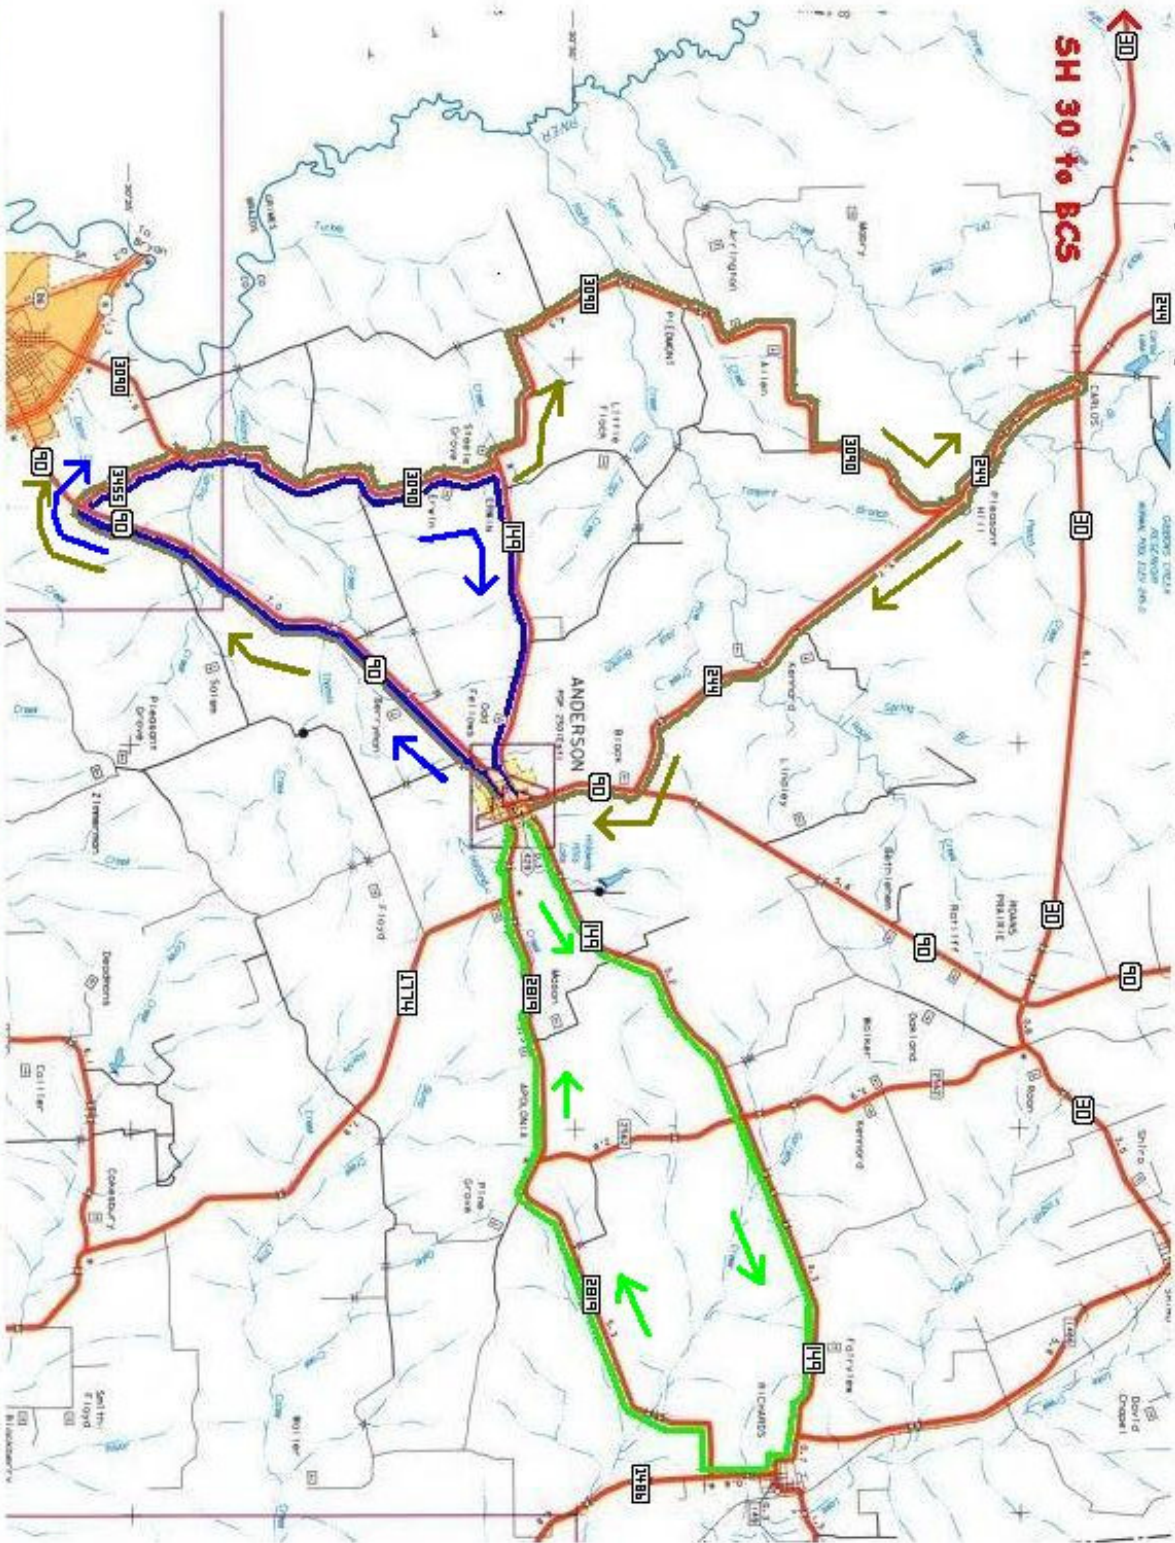

Anderson Loop de Loop Routes: Distances of 23/42/61

SH 30 to BCS

Anderson - Richards Loop: FM 149 - FM 1486 - FM 2819 - FM 1774 - SR 90

Anderson - Navasota - Emwin Loop: SR 90 - FM 3455 - FM 3090 - FM 149 - SR 90

Anderson - Navasota - Carlos Loop: SR 90 - FM 3455 - FM 3090 - FM 244 - Carlos - FM 244 - SR 90